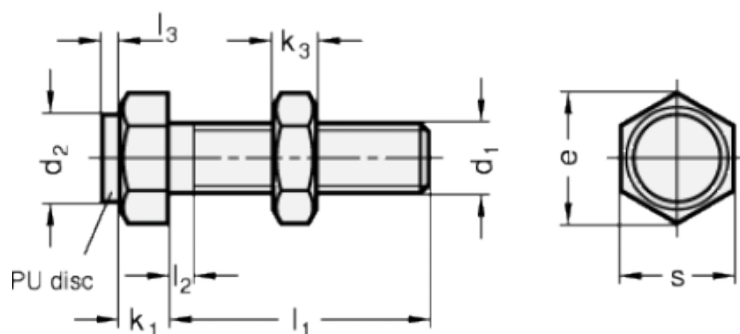

Article number: 20251M845BK

Description: E+G Setting bolt GN 251-M8-45-BK
with nut

Measures

Type AK

Type BK

Mounting block GN 412.1

d	= M8	s = 13
e	= 15	
K	= -	
k1	= 5.5	
k2	= 5	
l1	= 45	
l2 max.	= 3.7	
l3	= 2	