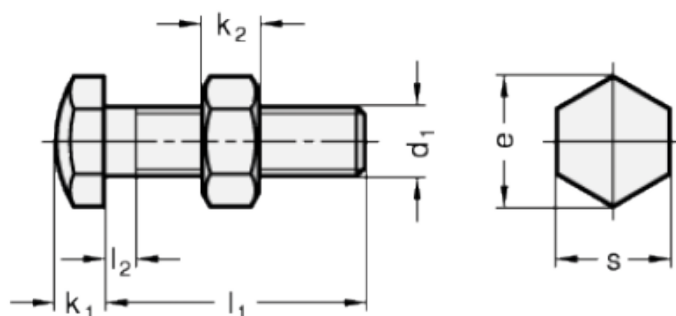

Article number: 20251M845BK

Description: E+G Setting bolt GN 251-M8-45-BK
with nut

Measures

Type AK

Type BK

Mounting block GN 412.1

d	= M8	s = 13
e	= 15	
K	= -	
k1	= 5.5	
k2	= 5	
l1	= 45	
l2 max.	= 3.7	
l3	= 2	